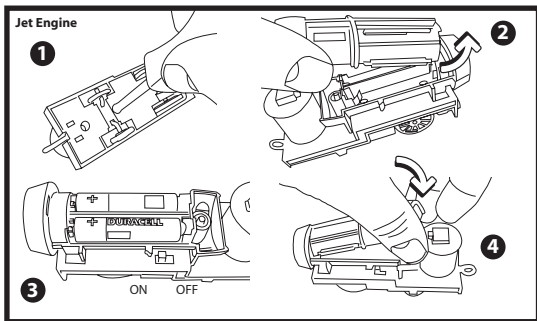

TOMY®
TOMY Carline
For further information in the U.K. contact:
PO Box 20, Totton, Hants SO40 3YF.
Tel: 023 8066 2600
Fax: 023 8066 2601
www.tomy.co.uk