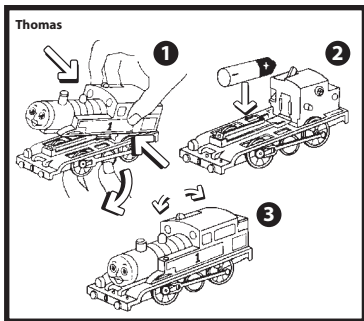

TUK
Ref No. 4809
Made in Thailand

Tomy UK Ltd,
Totton, Hants. SO40 3SA,
England.

PLEASE RETAIN FOR INFORMATION.
Colour and contents may vary.
To avoid the risk of entanglement, keep trains and vehicles away from children's hair.
Because of small parts, not suitable for children under the age of 3 years.
Dispose of all packaging safely before you give the toy to your child.
Tomy recommend the use of Duracell Powercheck batteries.