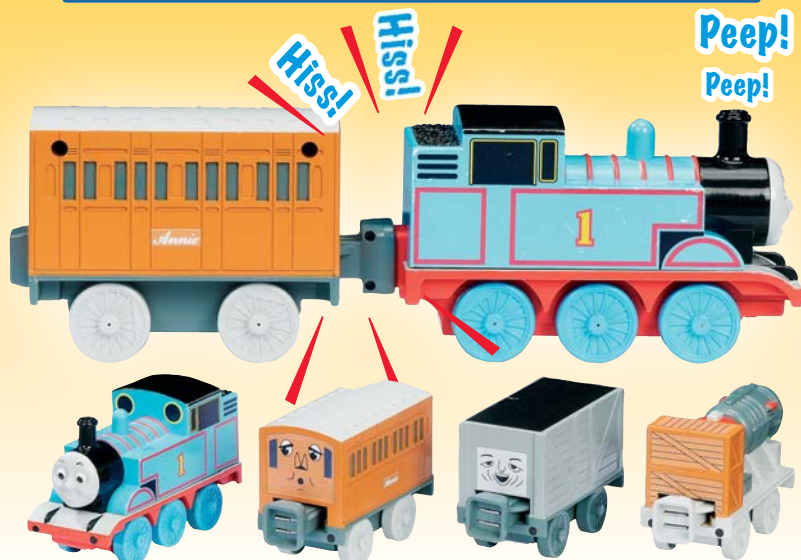

Connect & Sounds Thomas

Connect & Sounds Thomas

With a whole range of different sound effects, Connect & Sounds Thomas brings a unique element to playtime fun! Young engine drivers can connect Thomas to Annie, Troublesome Truck or Jet Engine to hear real engine sound effects. De-couple to hear more 'Thomas' sounds or push along Thomas and his friends for more engine noises.

Thomas can also play the melodic theme tune from his famous TV show whilst on his travels!

Available from: leading toy retailers and online

Recommended retail price: £14.99

Suitable from: 18 months +

Whistle & Go Thomas

Imagine being able to control Thomas with a whistle. You toot and off he goes, you toot again and he stops, you toot twice and he travels backwards! How cool is that?

Whistle & Go Thomas is the first sound controlled Thomas & Friends toy that allows children to play and enjoy Thomas in a totally new and innovative way! Thomas magically moves forward, stops and reverses at the command of a whistle allowing children to take control of Thomas and feel like a real engine driver.

Available from: leading toy retailers and online

Recommended retail price: £12.99

Suitable from: 2 years +