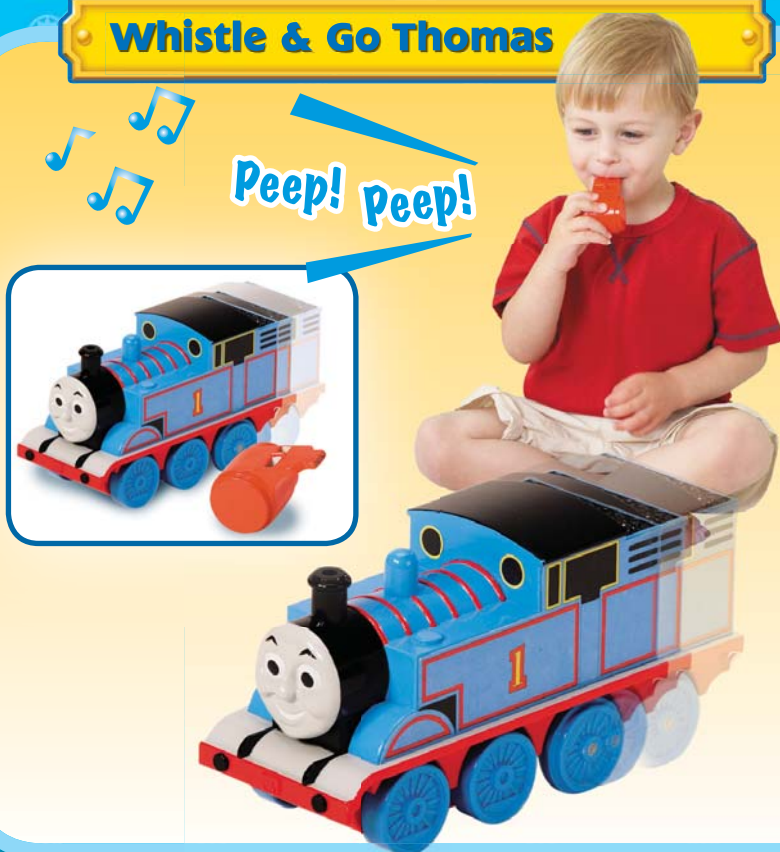

Whistle & Go Thomas

CONTACT:

Ane Olesen

TOMY Press Office

T: 020 8722 4806

E: press@tomy.co.uk

W: www.tomy.co.uk