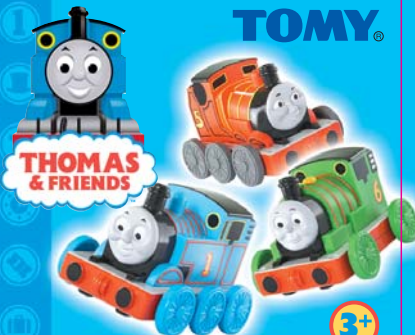

STORYTIME ENGINES
Storytime Loks

3+