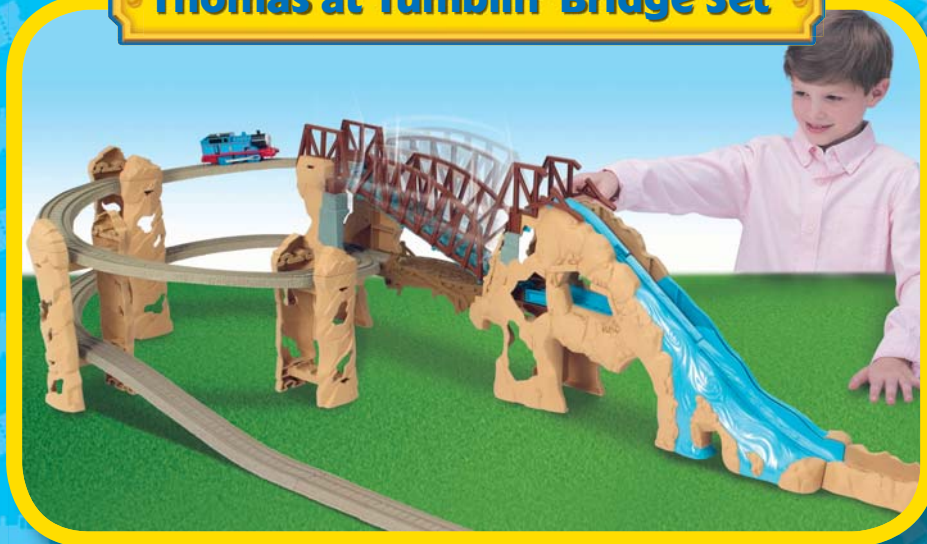

Thomas at Tumbli' Bridge Set

Thomas at Tumbli' Bridge Set

Thomas fans will love this action packed set that brings the excitement and story behind the new 'The Great Discovery' DVD to life! With a collapsing bridge that sends Thomas dashing into the deep lagoon below, this expansive split level track offers thrilling, danger filled action for our favorite tank engine. Luckily he keeps his wits about him and escapes without a scratch. Phew! Ready for another fun adventure.

Available from: leading toy retailers and online
Recommended retail price: £59.99
Suitable from: 3 years +

Thomas at Tidmouth Sheds Set

Young engine drivers can control Thomas' every move with a remote control as he chugs his way through Track Master's intricate scenery and buildings on the new look track. A touch of the controller and the child can send Thomas forward or, for the first time, backwards! Fans can watch Thomas' facial expression change as he travels through the cave or twist the turntable to allow Thomas to enter Tidmouth Sheds for a well earned rest from his travels. Watching all the action is Harold the Helicopter who keeps an eye on everything from his helipad.

Available from: leading toy retailers and online
Recommended retail price: £49.99
Suitable from: 3 years +